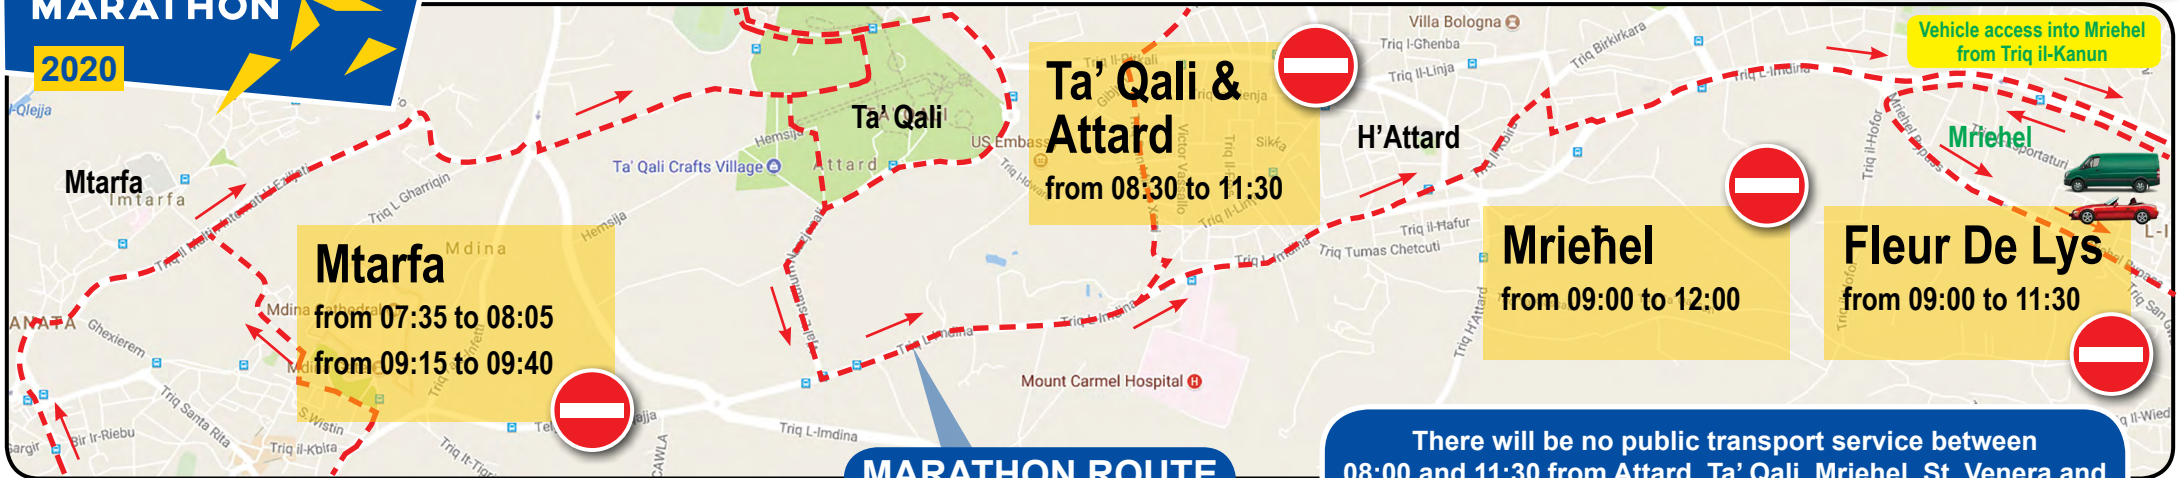

TRAFFIC DELAYS & DEVIATIONS on Sunday 1st March

MARATHON ROUTE AVOID THESE ROUTES

There will be no public transport service between 08:00 and 11:30 from Attard, Ta' Qali, Mrieħel, St. Venera and Hamrun to Valletta. During race time some routes will be diverted and some bus stops will not be served.

Please avoid these locations at the times indicated, as there will be delays and traffic deviations. Any inconvenience is regretted.