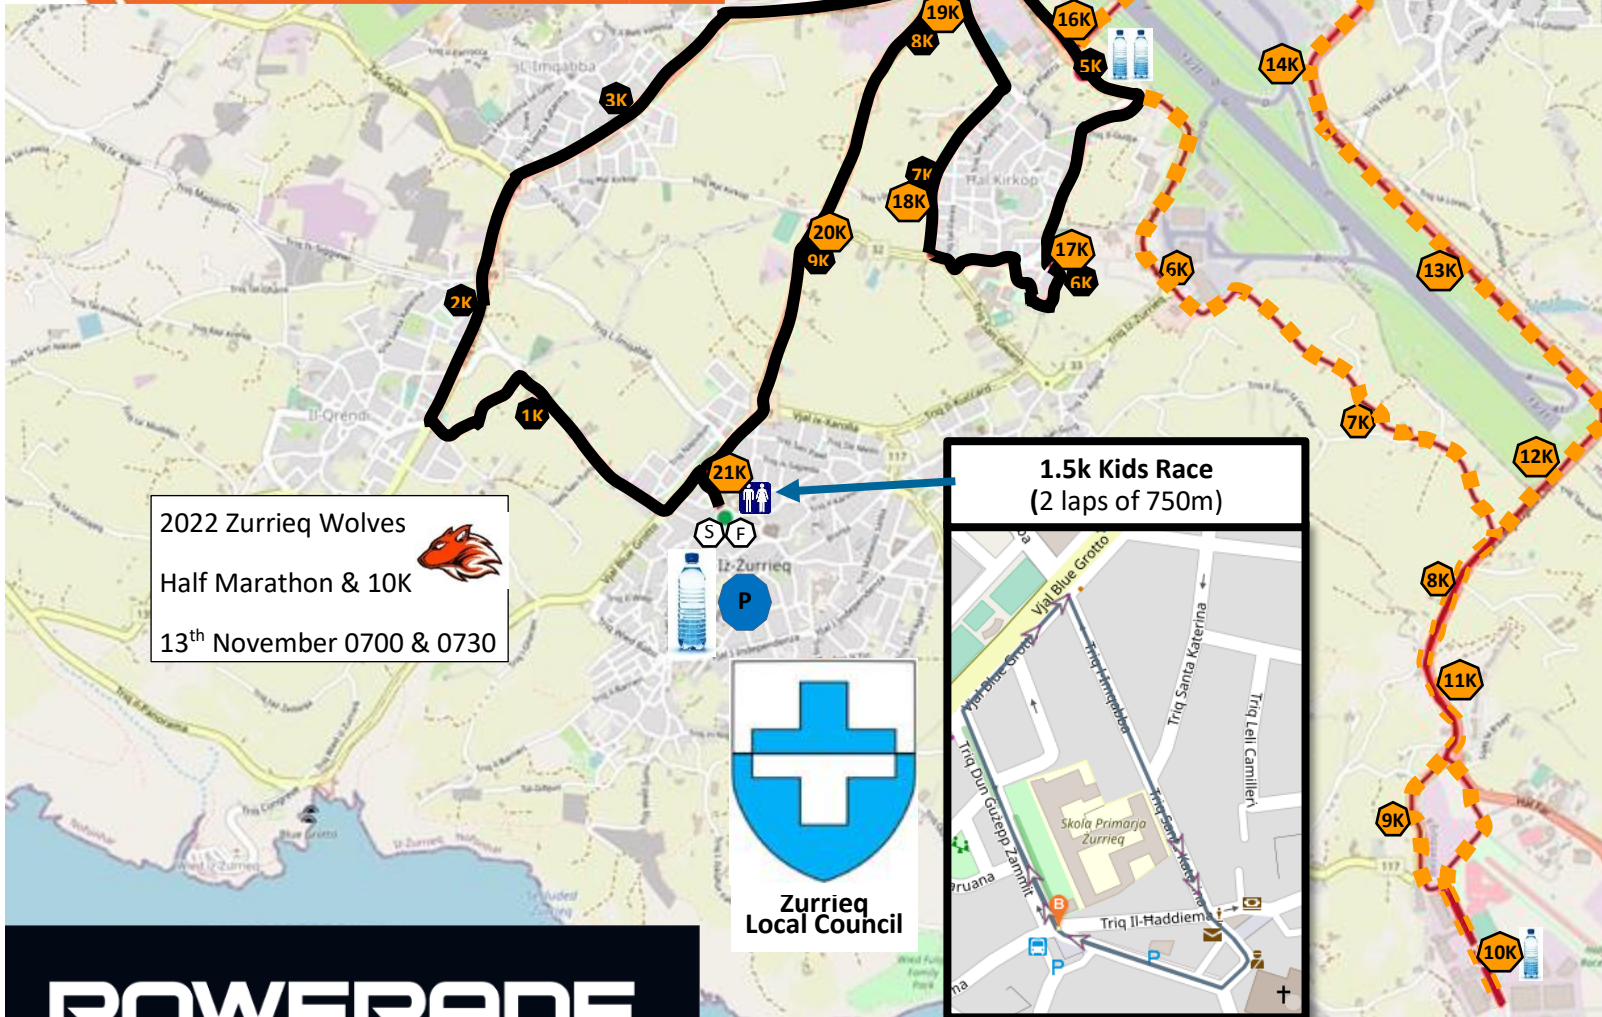

EXPRESS TRAILERS

2022 Zurrieq Wolves
 Half Marathon & 10K
 13th November 0700 & 0730

- Start & Finish Location:**
 Triq Pietru Pawl Saydon, Zurrieq
- HM Start time: 0700**
HM Route elevation: 129m
- 10K Start time: 0730**
10K Route elevation: 78m
- 1.5K Start time: 0945**
1.5K Route elevation: 26m
- San Michel HM – 5K, 10K, 16K
 - San Michel 10K – 5K
 - San Michel – Finish
 - Powerade – Finish
- HM Route**
 0 to 5.2K 5.2K to 16K 16K to 21.1K
- 10K Route**
- 1.5K Kid's Route**