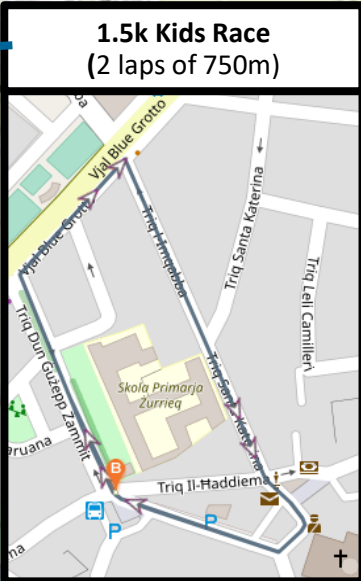

EXPRESS TRAILERS

2022 Zurrieq Wolves
 Half Marathon & 10K
 13th November 0700 & 0730

- Start & Finish Location:**
 Triq Pietru Pawl Saydon, Zurrieq
- HM Start time: 0700**
HM Route elevation: 129m
- 10K Start time: 0730**
10K Route elevation: 78m
- 1.5K Start time: 0945**
1.5K Route elevation: 26m
- San Michel HM – 5K, 10K, 16K
 - San Michel 10K – 5K
 - San Michel – Finish
 - Powerade – Finish
- HM Route**
 0 to 5.2K 5.2K to 16K 16K to 21.1K
- 10K Route**
- 1.5K Kid's Route**