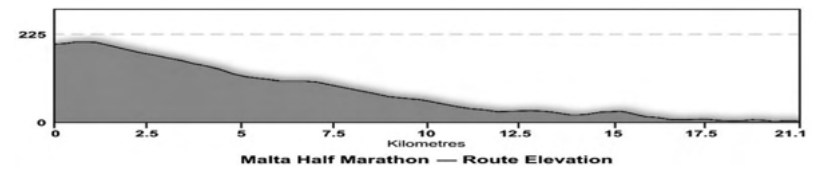

Full Marathon **42.2km**

Half Marathon **21.1km**

-  Water station
-  Sponge station
-  Powerade station

- Toilets 
- Band 