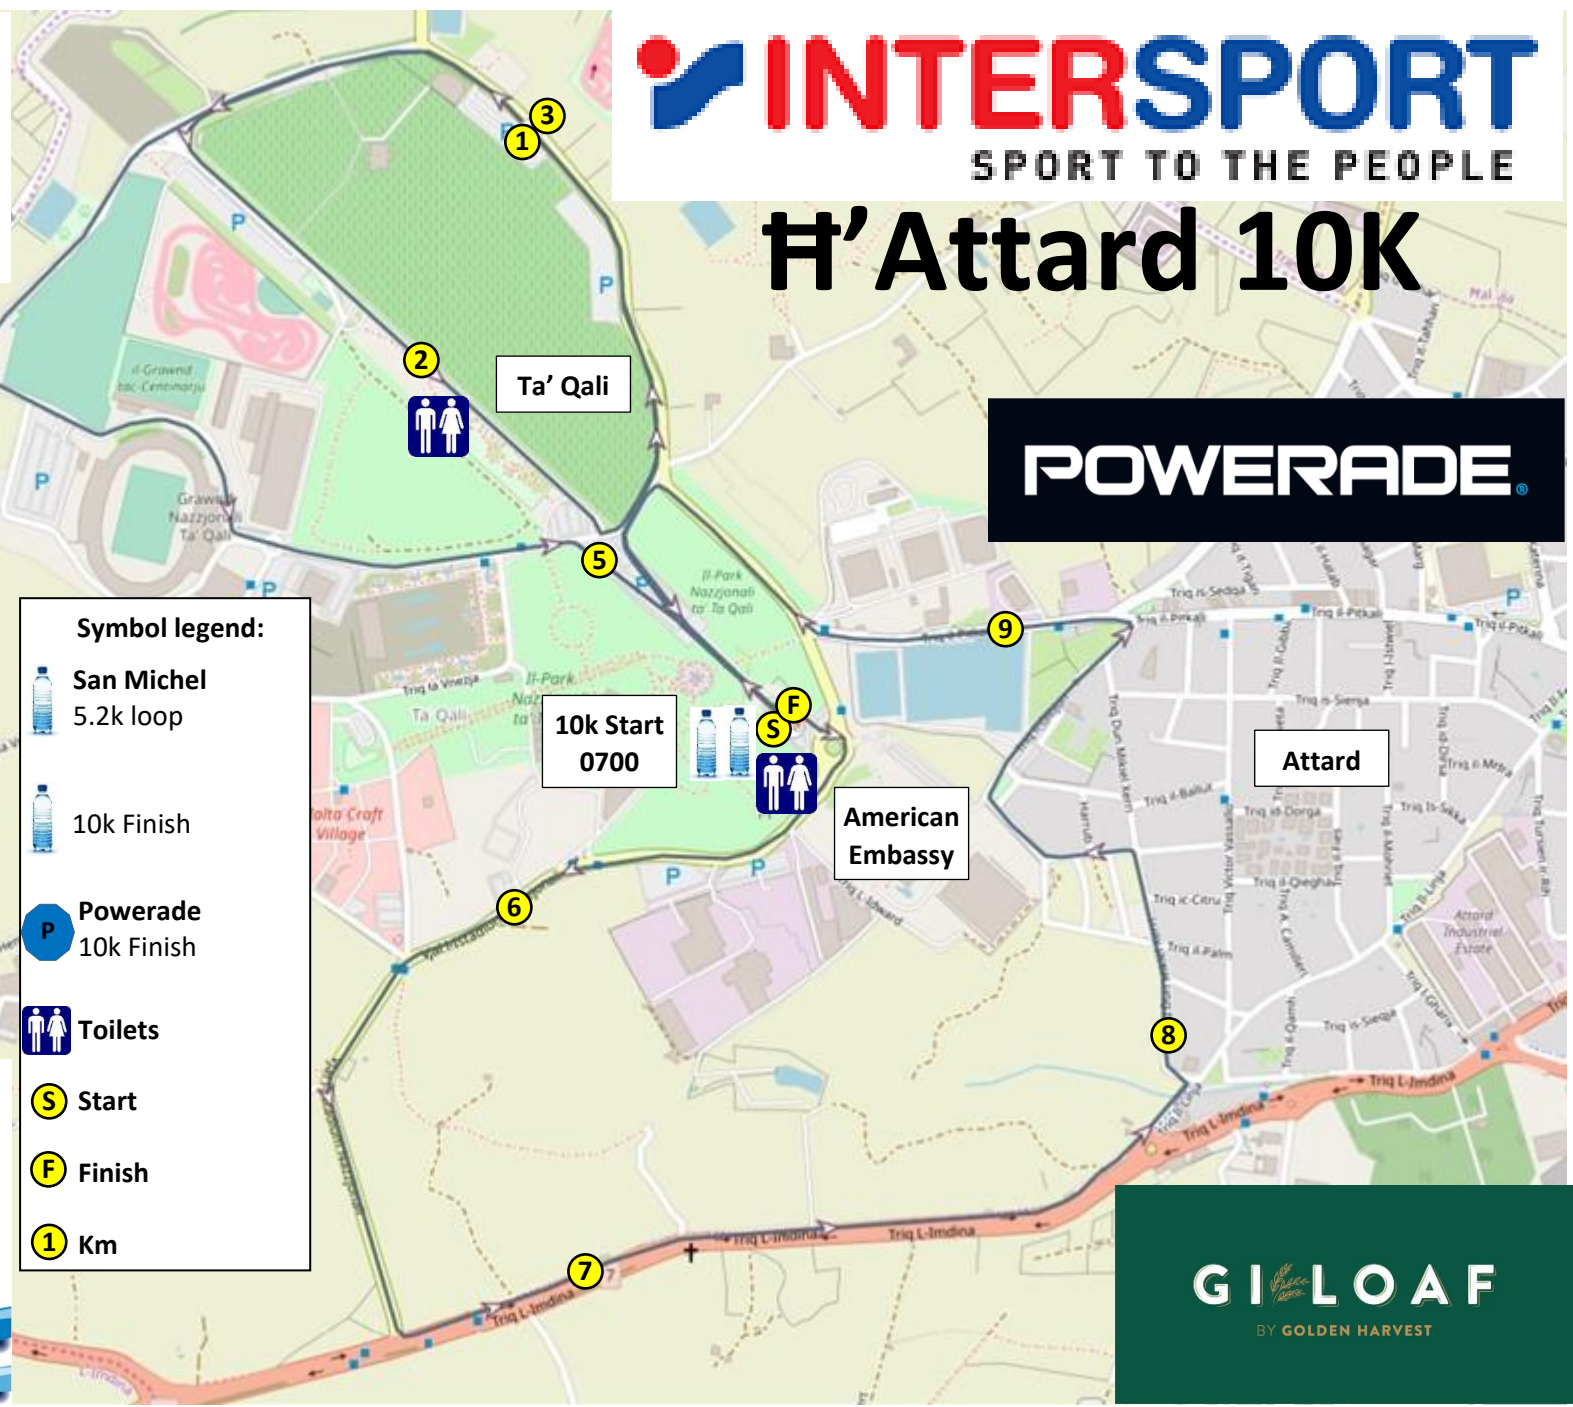

H'Attard 10K

- Symbol legend:**
- San Michel 5.2k loop
 - 10k Finish
 - Powerade 10k Finish
 - Toilets
 - Start
 - Finish
 - Km