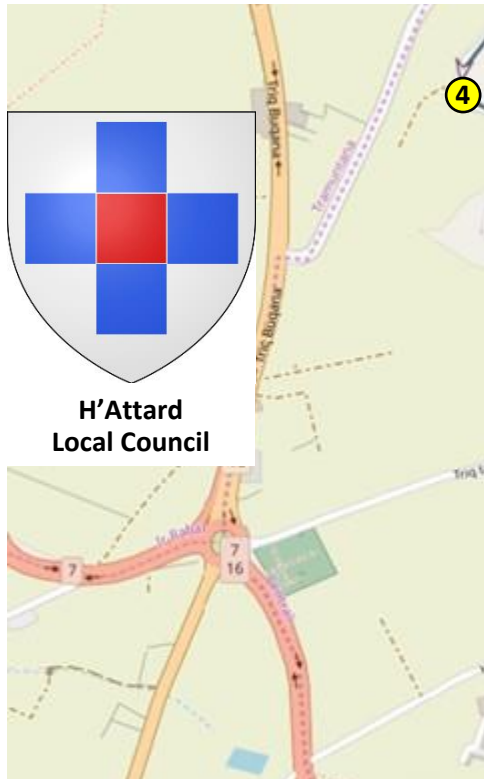

H'Attard 10K

- Symbol legend:**
- San Michel 5.2k loop
 - 10k Finish
 - Powerade 10k Finish
 - Toilets
 - Start
 - Finish
 - Km